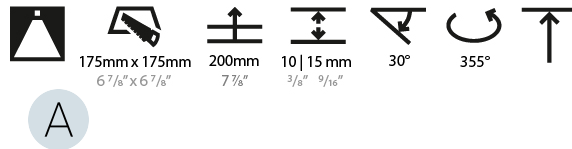

GENERAL

Series: Mechaniq Square Comfort
Subseries: Mechaniq Square Comfort Single
Brand: Prolight
Division: Architectural
Mounting Type: Recessed
Mounting Location: Ceiling
Subcategory: Downlight

PHYSICAL

Diameter (mm): 144
Diameter (in): 5 11/16
Length (mm): 186
Length (in): 7 5/16
Height (mm): 180
Height (in): 7 1/16
Min. Recessing Depth (mm): 260
Min. Recessing Depth (in): 10 1/4
Light Distribution: Downlight
Weight (kg): 1.88
Weight (lbs): 4.14
[Fixture Finish: SSR / BKV / CWI / CRY / HAB / UFT / ITA / RUA / FTG / MYG / LOD / PUS / FRO / FUP / KIA / POP / BLS / SPG / MEY / GOH / GUM / CHC / COM / ABZ / JAG / OBR / MOS / ROR](#)
Fixture Material: Aluminum Die Cast
Cut-out Measurements: 175.00mm / 175.00mm

ELECTRICAL

Lamp Type: LED (Zhaga Standard)
Input Wattage (W): 46.2
Total Output Wattage (W): 42
[Dimming: Tri-Mode (Non-Dimming and Phase Dimming (120Vac only) and 0-10V Dimming)](#)
Driver Included: Yes
Driver Location: External
Driver Type: Constant Current - Universal
Driver Class: Class 2
Input Voltage (V): 120 - 277
Constant Current (MA): 1050

LED

Number of LEDs: 1
[Color Temperature (°K): 2700 / 3000 / 3500 / 4000](#)
Max. Delivered Lumen (lm): 3694.3(12°)/3431.9(24°)/3401.6(40°)
Nominal Lumen (lm): 4240
CRI: >90 CRI
Lamp Life (hrs): 50000

OPTICAL

[Reflector°: 12 / 24 / 40 / 58](#)
Adjustability: Rotational 355°; Tilt 30°

RATINGS AND CERTIFICATIONS

Certified By: Certified for North American Standards
IP rating: IP44