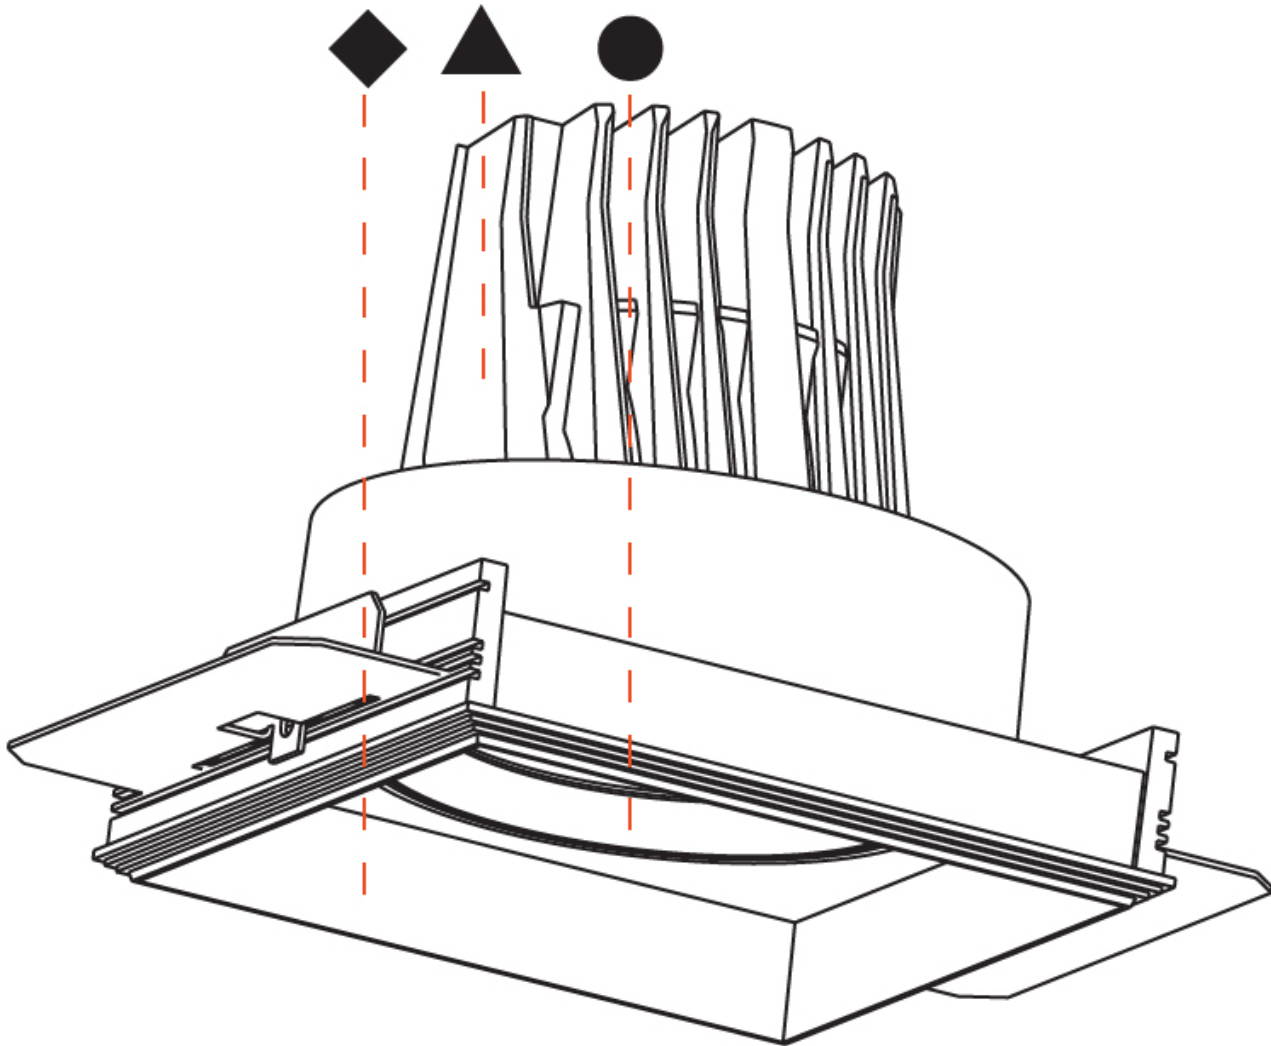

MECHANIQ SQUARE COMFORT SINGLE TRIMLESS

A35013-

PROJECT

TYPE

SPECIFIER

QUANTITY

DATE