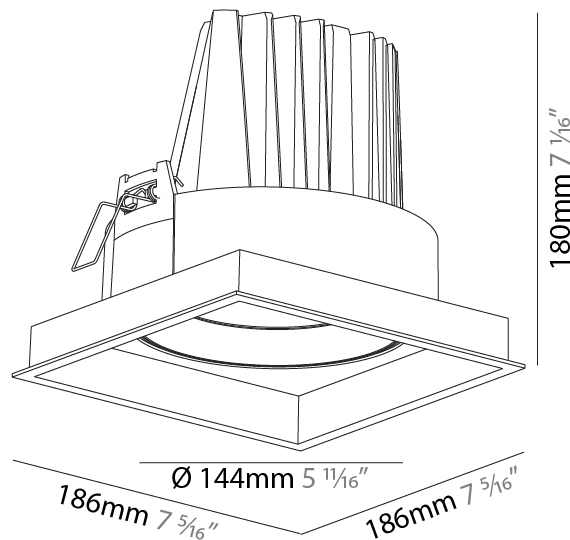

PHYSICAL

Shape: Square
Length (mm): 186
Length (in): 7 5/16
Width (mm): 186
Width (in): 7 5/16
Height (mm): 180
Height (in): 7 1/16
Ceiling Thickness (mm): 10 / 12.5 / 15
Ceiling Thickness (in): 3/8 or 1/2 or 9/16
Min. Recessing Depth (mm): 200
Min. Recessing Depth (in): 7 7/8
Light Distribution: Adjustable / Downlight
Weight (kg): 1.88
Weight (lbs): 4.14
Fixture Finish: SSR / BKV / CWI / CRY / HAB / UFT / ITA / RUA / FTG / MYG / LOD / PUS / FRO / FUP / KIA / POP / BLS / SPG / MEY / GOH / GUM / CHC / COM / ABZ / JAG / OBR / MOS / ROR
Fixture Material: Aluminum Die Cast
Cut-out Measurements: 175mm / 6 7/8" x 175mm / 6 7/8"

ELECTRICAL

Lamp Type: LED (Zhaga Standard)
Total Output Wattage (W): 21.2
Dimming: Tri-Mode (Non-Dimming and Phase Dimming (120Vac only) and 0-10V Dimming)
Driver Included: No
Driver Location: Recessed Housing
Driver Type: Constant Current - Universal
Housing: See components
Input Voltage (V): 120 - 277
Constant Current (MA): 700

LED

Number of LEDs: 1
Color Temperature (°K): 2700 / 3000 / 3500 / 4000
Max. Delivered Lumen (lm): 1440 / 1490 / 1568 / 1600
CRI: >90 CRI
Lamp Life (hrs): 50000

OPTICAL

Reflector°: 8
Adjustability: Rotational 355°; Tilt 30°

RATINGS AND CERTIFICATIONS

Certified By: Certified for North American Standards
IP rating: IP20