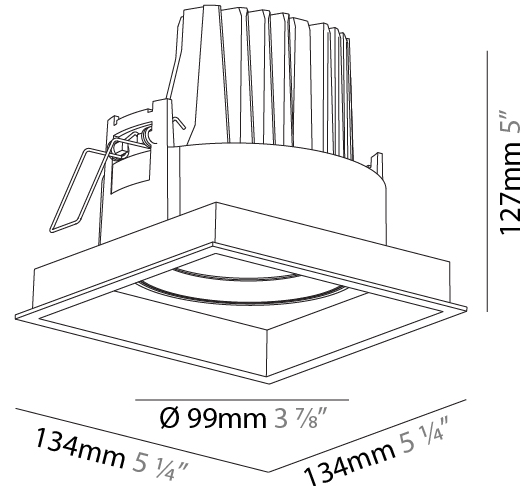

PHYSICAL

Shape: Square
Length (mm): 134
Length (in): 5 ¼
Width (mm): 134
Width (in): 5 ¼
Height (mm): 127
Height (in): 5
Ceiling Thickness (mm): 10 / 12.5 / 15
Ceiling Thickness (in): 3/8 or 1/2 or 9/16
Min. Recessing Depth (mm): 160
Min. Recessing Depth (in): 6 5/16
Light Distribution: Adjustable / Downlight
Weight (kg): 0.8
Weight (lbs): 1.76
Fixture Finish: SSR / BKV / CWI / CRY / HAB / UFT / ITA / RUA / FTG / MYG / LOD / PUS / FRO / FUP / KIA / POP / BLS / SPG / MEY / GOH / GUM / CHC / COM / ABZ / JAG / OBR / MOS / ROR
Fixture Material: Aluminum Die Cast
Cut-out Measurements: 125mm / 4 5/16" x 125mm / 4 5/16"

ELECTRICAL

Lamp Type: LED (Zhaga Standard)
Total Output Wattage (W): 12 / 15
Dimming: Tri-Mode (Non-Dimming and Phase Dimming (120Vac only) and 0-10V Dimming)
Driver Included: No
Driver Location: Recessed Housing
Driver Type: Constant Current - Universal
Housing: See components
Input Voltage (V): 120 - 277
Constant Current (MA): 350

LED

Number of LEDs: 1
Color Temperature (°K): 2700 / 3000 / 3500 / 4000
Max. Delivered Lumen (lm): 830 / 930 / 1010 / 1030
CRI: >90 CRI
Lamp Life (hrs): 50000

OPTICAL

Reflector°: 8
Adjustability: Rotational 355°; Tilt 30°

RATINGS AND CERTIFICATIONS

Certified By: Certified for North American Standards
IP rating: IP20