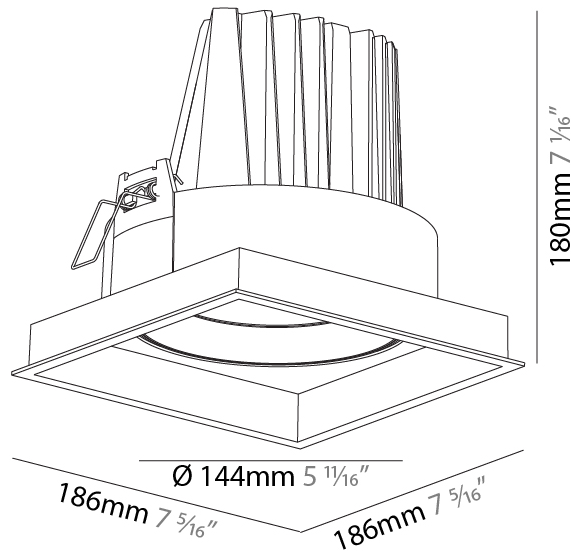

PHYSICAL

Shape: Square
Length (mm): 186
Length (in): 7 5/16
Width (mm): 186
Width (in): 7 5/16
Height (mm): 180
Height (in): 7 1/16
Ceiling Thickness (mm): 10 / 12.5 / 15
Ceiling Thickness (in): 3/8 or 1/2 or 9/16
Min. Recessing Depth (mm): 200
Min. Recessing Depth (in): 7 7/8
Light Distribution: Adjustable / Downlight
Weight (kg): 1.88
Weight (lbs): 4.14
Fixture Finish: SSR / BKV / CWI / CRY / HAB / UFT / ITA / RUA / FTG / MYG / LOD / PUS / FRO / FUP / KIA / POP / BLS / SPG / MEY / GOH / GUM / CHC / COM / ABZ / JAG / OBR / MOS / ROR
Fixture Material: Aluminum Die Cast
Cut-out Measurements: 175mm / 6 7/8" x 175mm / 6 7/8"

ELECTRICAL

Lamp Type: LED (Zhaga Standard)
Total Output Wattage (W): 41.9
Dimming: Tri-Mode (Non-Dimming and Phase Dimming (120Vac only) and 0-10V Dimming)
Driver Included: No
Driver Location: Recessed Housing
Driver Type: Constant Current - Universal
Housing: See components
Input Voltage (V): 120 - 277
Constant Current (MA): 1050

LED

Number of LEDs: 1
Color Temperature (°K): 2700 / 3000 / 3500 / 4000
Max. Delivered Lumen (lm): 4030 / 4130 / 4342 / 4430
CRI: >90 CRI
Lamp Life (hrs): 50000

OPTICAL

Reflector: 12 / 24 / 40
Adjustability: Rotational 355°; Tilt 30°

RATINGS AND CERTIFICATIONS

Certified By: Certified for North American Standards
IP rating: IP20

175mm x 175mm 6 7/8" x 6 7/8"	200mm 7 7/8"	10 | 15 mm 3/8" | 9/16"	30°	355°		
A