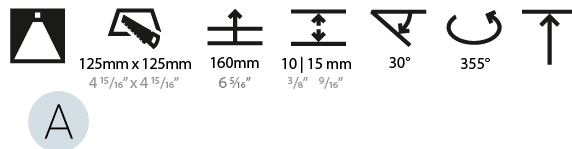

PHYSICAL

Shape: Square
Length (mm): 134
Length (in): 5 ¼
Width (mm): 134
Width (in): 5 ¼
Height (mm): 127
Height (in): 5
Ceiling Thickness (mm): 10 / 12.5 / 15
Ceiling Thickness (in): 3/8 or 1/2 or 9/16
Min. Recessing Depth (mm): 160
Min. Recessing Depth (in): 6 5/16
Light Distribution: Adjustable / Downlight
Weight (kg): 0.8
Weight (lbs): 1.76
Fixture Finish: SSR / BKV / CWI / CRY / HAB / UFT / ITA / RUA / FTG / MYG / LOD / PUS / FRO / FUP / KIA / POP / BLS / SPG / MEY / GOH / GUM / CHC / COM / ABZ / JAG / OBR / MOS / ROR
Fixture Material: Aluminum Die Cast
Cut-out Measurements: 125mm / 4 5/16" x 125mm / 4 5/16"

ELECTRICAL

Lamp Type: LED (Zhaga Standard)
Total Output Wattage (W): 26.4
Dimming: Tri-Mode (Non-Dimming and Phase Dimming (120Vac only) and 0-10V Dimming)
Driver Included: No
Driver Location: Recessed Housing
Driver Type: Constant Current - Universal
Housing: See components
Input Voltage (V): 120 - 277
Constant Current (MA): 700

LED

Number of LEDs: 1
Color Temperature (°K): 2700 / 3000 / 3500 / 4000
Max. Delivered Lumen (lm): 2960 / 3030 / 3185 / 3250
CRI: >90 CRI
Lamp Life (hrs): 50000

OPTICAL

Reflector°: 18 / 26 / 40
Adjustability: Rotational 355°; Tilt 30°

RATINGS AND CERTIFICATIONS

Certified By: Certified for North American Standards
IP rating: IP20