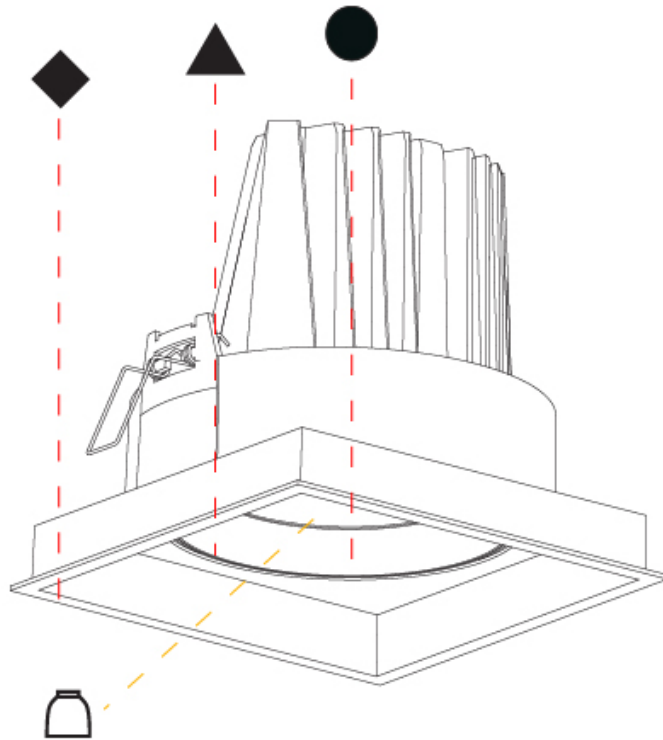

MECHANIQ SQUARE COMFORT SINGLE RECESSED

A35088-

For Color / Finish Chart & Symbology see Appendix or product page downloadable area.

	27K	30K	35K	40K	°K
Color Temperature	2700K	3000K	3500K	4000K	
Reflector	12	24	40		
	12°	24°	40°		

ORDER-EXAMPLE: °K
L3XXXX- 30K 02 02 02 12
3000K Black Black Black 12°