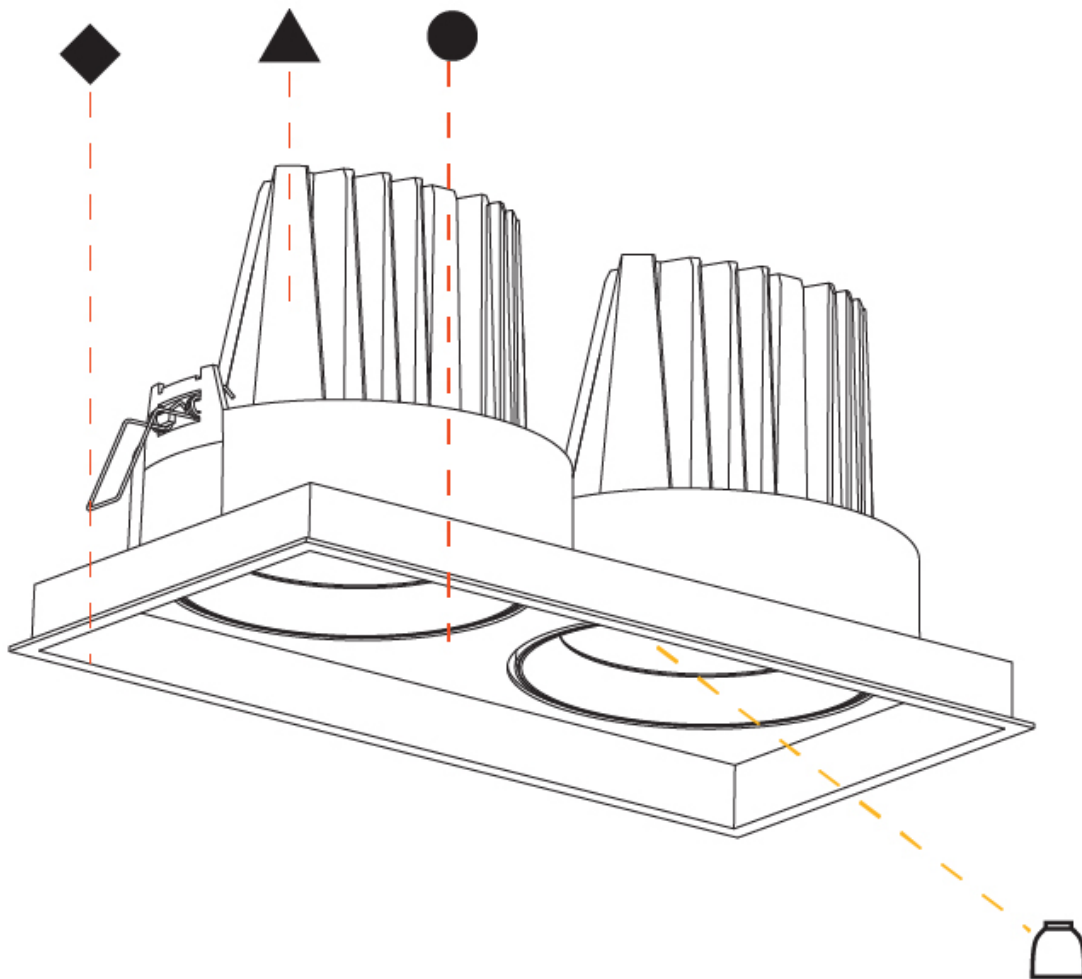

MECHANIQ SQUARE COMFORT DOUBLE RECESSED

A35100-

PROJECT _____

TYPE _____

SPECIFIER _____

QUANTITY _____

DATE _____

A