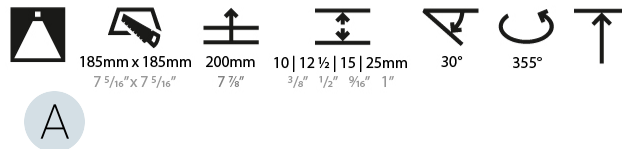

ELECTRICAL

Lamp Type: LED (Zhaga Standard)
Input Wattage (W): 46.2
Total Output Wattage (W): 41.9
Dimming: Tri-Mode (Non-Dimming and Phase Dimming (120Vac only) and 0-10V Dimming)
Driver Included: No
Driver Location: Recessed Housing
Driver Type: Constant Current - Universal
Driver Class: Class 2
Housing: See components
Input Voltage (V): 120 - 277
Constant Current (MA): 1050

LED

Number of LEDs: 1
Color Temperature (°K): 2700 / 3000 / 3500 / 4000
Max. Delivered Lumen (lm): 4030 / 4130 / 4332 / 4420
CRI: >90 CRI
Lamp Life (hrs): 50000
Upon Request: Special Color Temperature RGB-W Tunable White Special LED

OPTICAL

Reflector: 12 / 24 / 40
Adjustability: Rotational 355°; Tilt 30°
Upon Request: Special Beam Angles

RATINGS AND CERTIFICATIONS

Zaneen Group Inc. © 2024, T 1800-388-3382, F 416-247-9319, www.zaneen.com
Certified By: Certified for North American Standards
Available for international specifications by adding "INT" at the end of the existing Model #. For assistance on 'custom' specifications, contact zteam@zaneen.com.
IP Rating: IP44
In a constant effort to supply the best product, we reserve the right to change specifications or materials without notice. The most recent specification sheets are found at zaneen.com