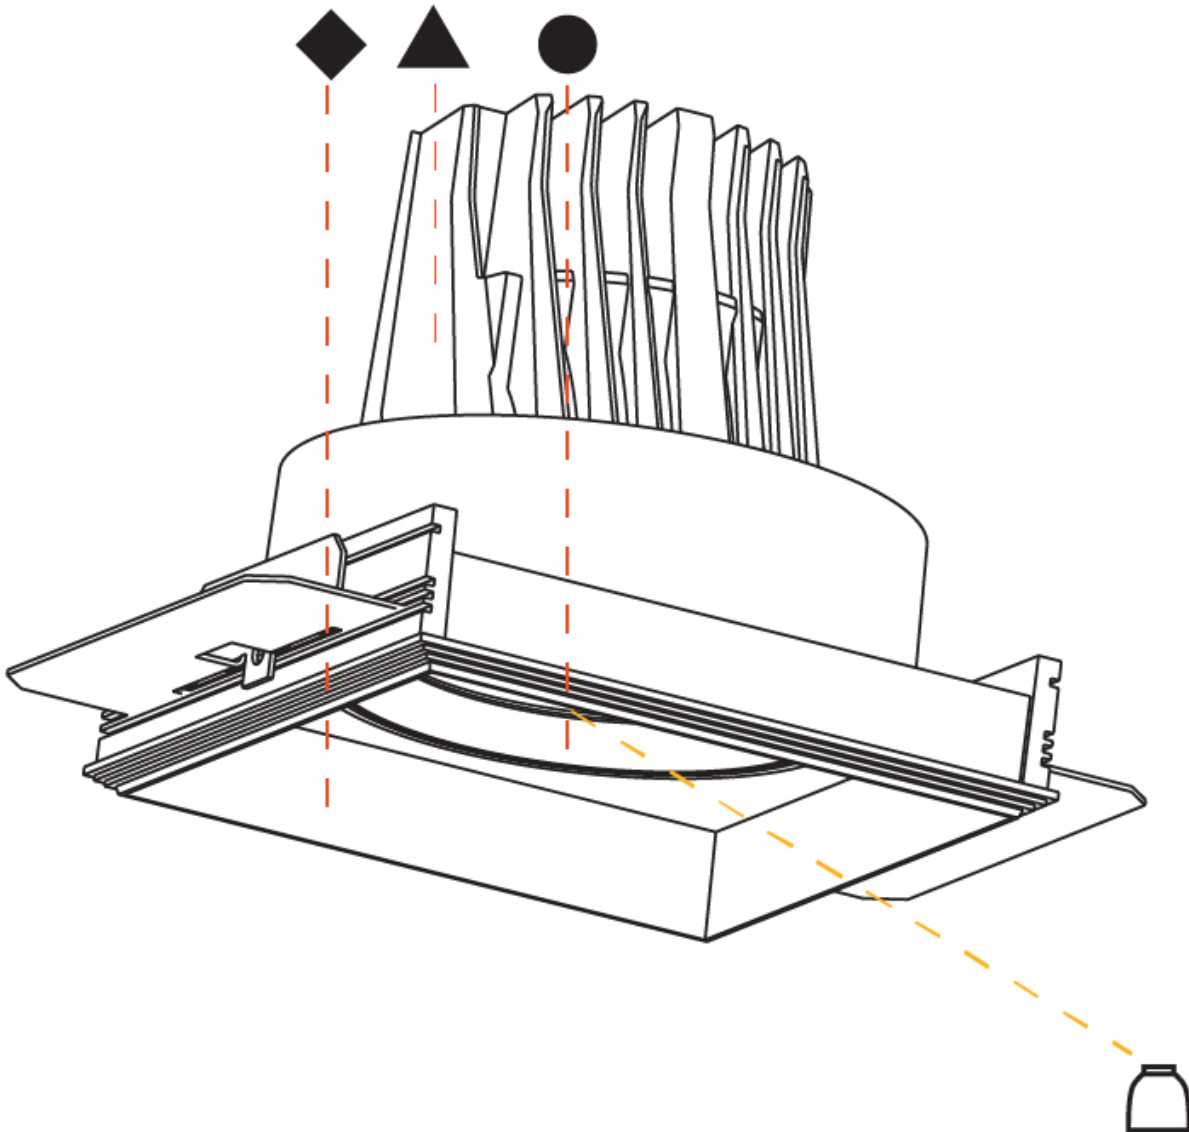

MECHANIQ SQUARE COMFORT SINGLE TRIMLESS

A35016-

PROJECT _____

TYPE _____

SPECIFIER _____

QUANTITY _____

DATE _____

A