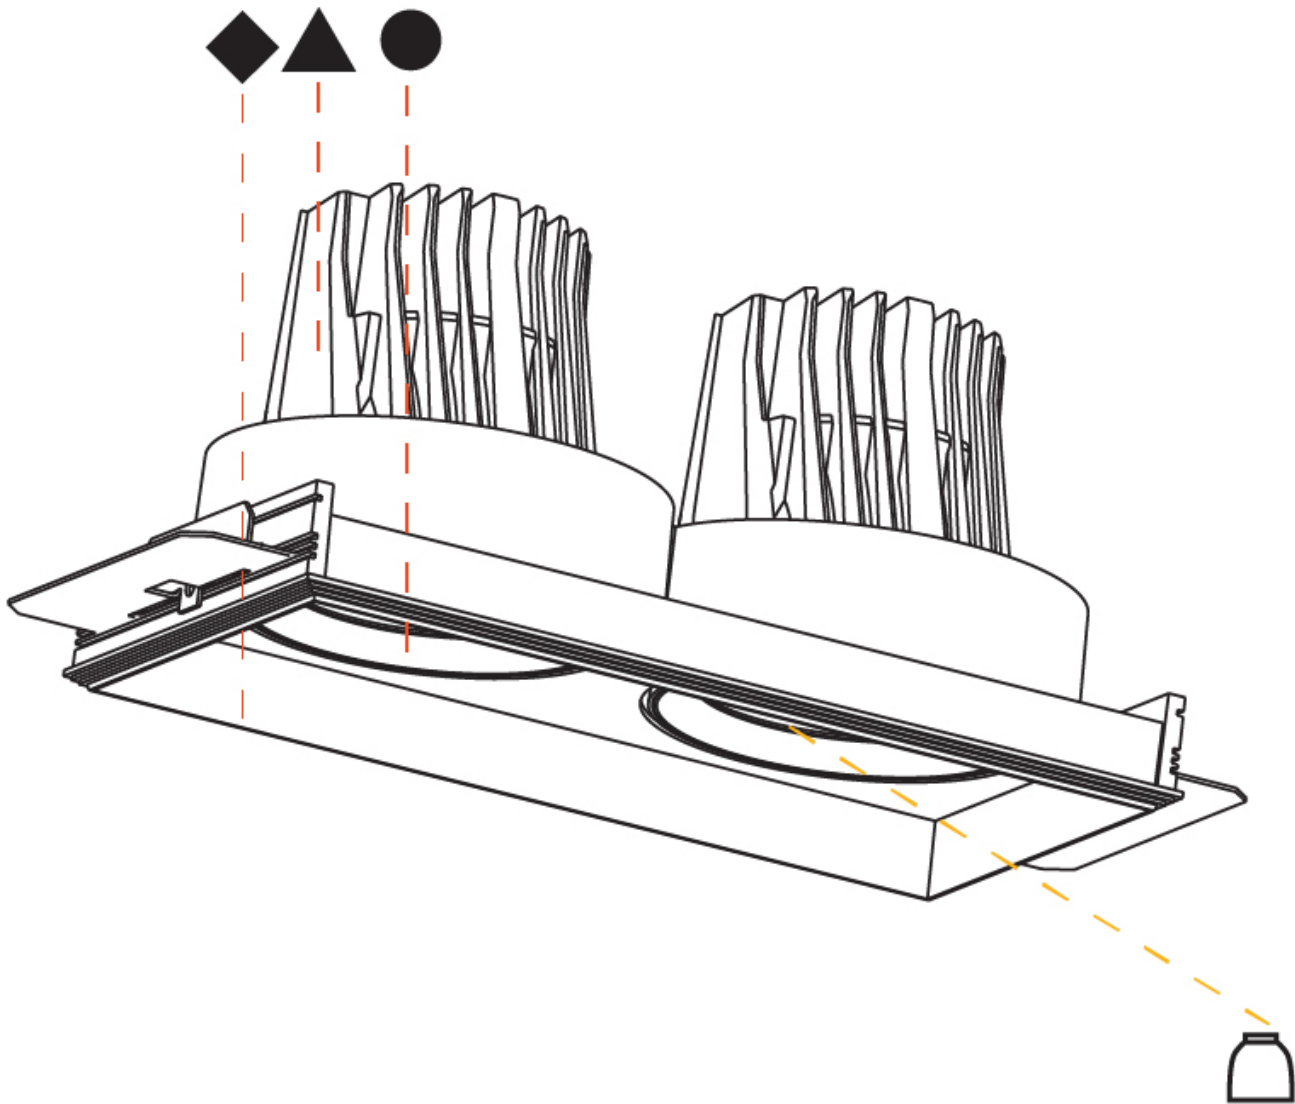

MECHANIQ SQUARE COMFORT DOUBLE TRIMLESS

A35031-

PROJECT	_____
TYPE	_____
SPECIFIER	_____
QUANTITY	_____
DATE	_____

A