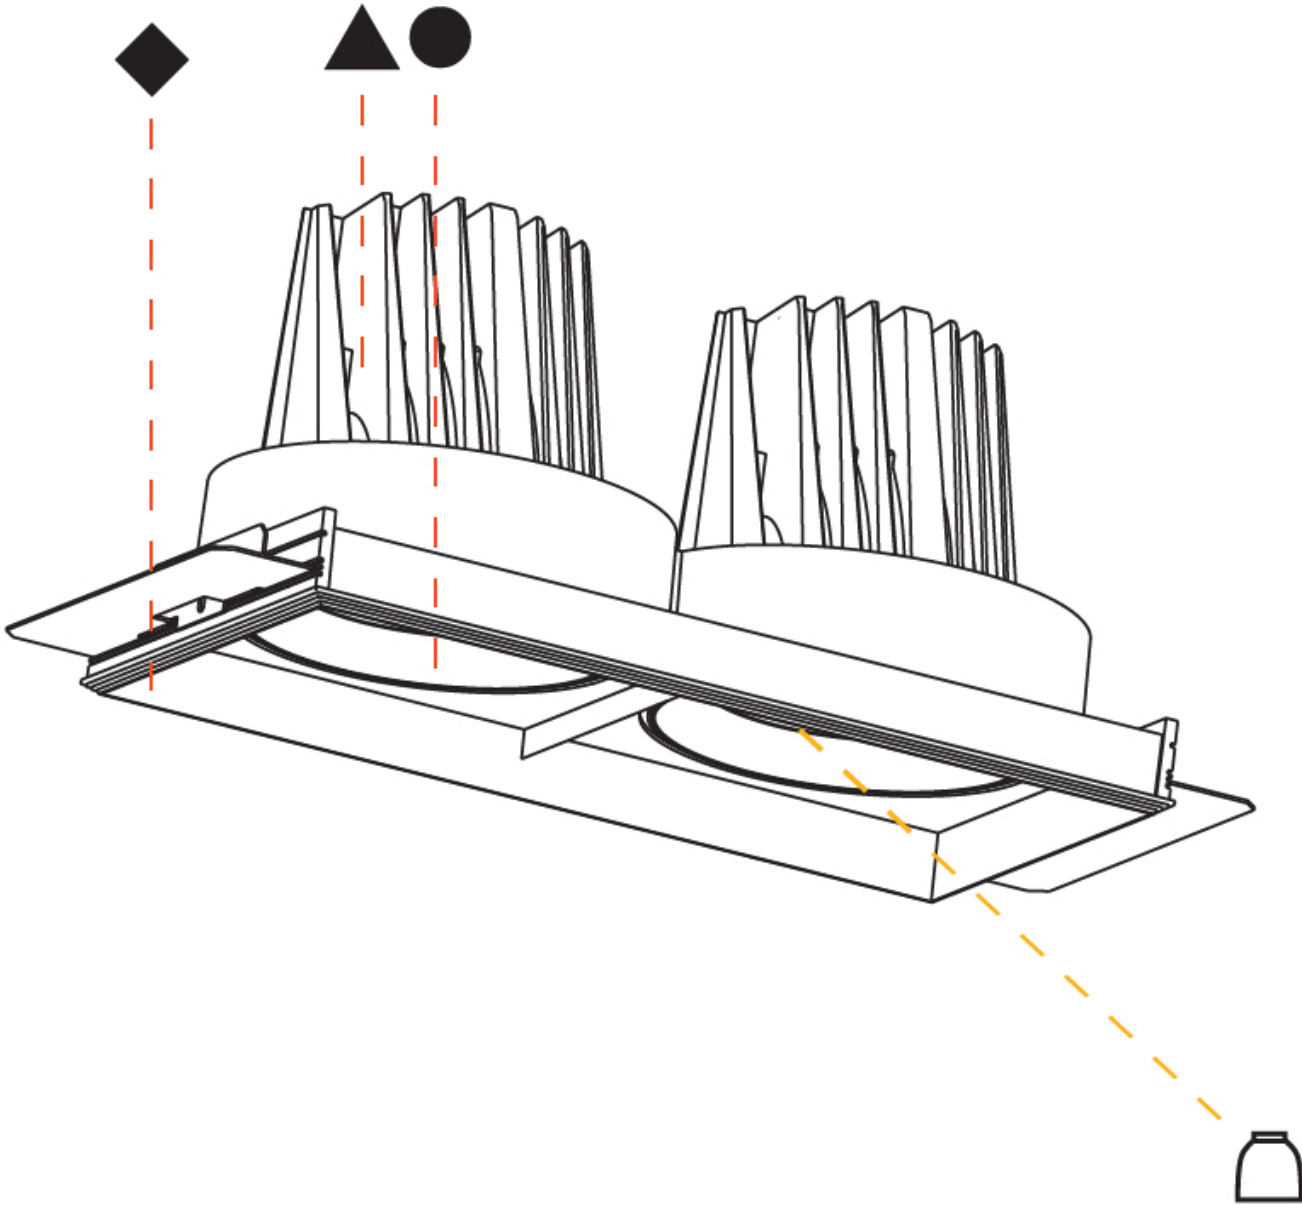

IP rating: IP20

MECHANIQ SQUARE COMFORT DOUBLE TRIMLESS

A35034-

PROJECT	_____
TYPE	_____
SPECIFIER	_____
QUANTITY	_____
DATE	_____

A

PROJECT	_____
TYPE	_____
SPECIFIER	_____
QUANTITY	_____
DATE	_____

MECHANIQ SQUARE COMFORT SINGLE RECESSED