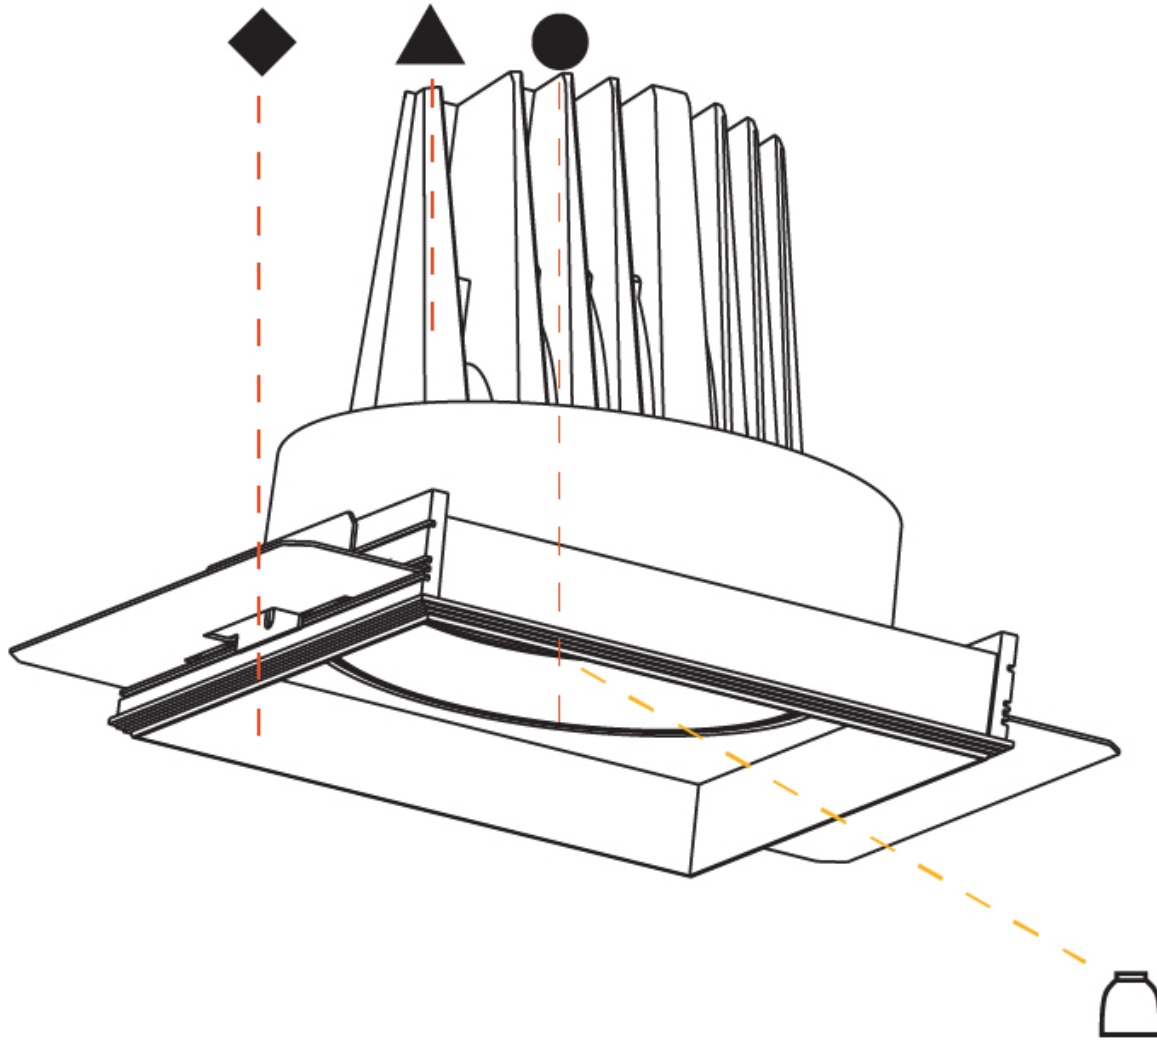

MECHANIQ SQUARE COMFORT SINGLE TRIMLESS

A35022-

PROJECT	_____
TYPE	_____
SPECIFIER	_____
QUANTITY	_____
DATE	_____