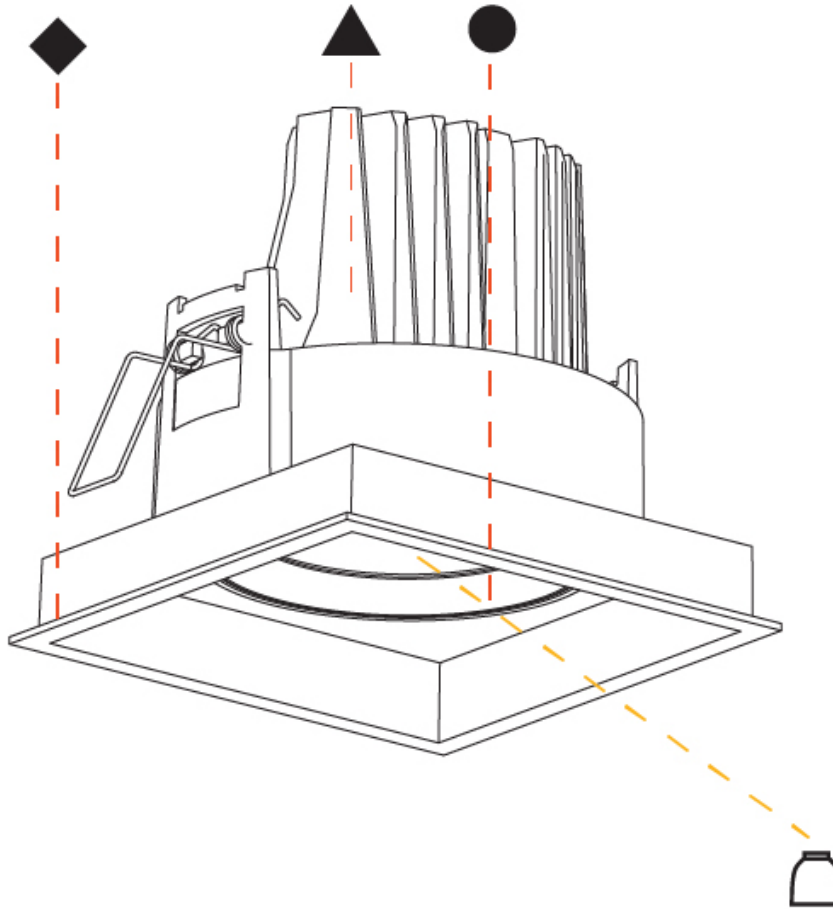

MECHANIQ SQUARE COMFORT SINGLE RECESSED

A35082-

PROJECT	_____
TYPE	_____
SPECIFIER	_____
QUANTITY	_____
DATE	_____