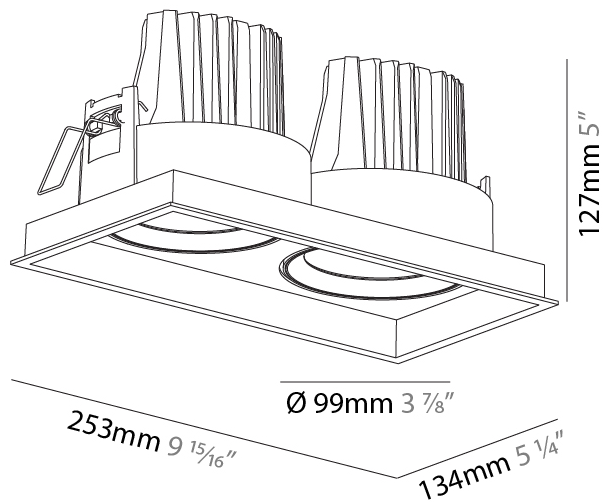

ELECTRICAL

Lamp Type: LED (Zhaga Standard)
Input Wattage (W): 26.4 / 33
Total Output Wattage (W): 24.2 / 29.5
Dimming: Tri-Mode (Non-Dimming and Phase Dimming (120Vac only) and 0-10V Dimming)
Driver Included: No
Driver Location: Recessed Housing
Driver Type: Constant Current - Universal
Housing: See components
Input Voltage (V): 120
Constant Current (MA): 350

LED

Number of LEDs: 2
Color Temperature (°K): 2700 / 3000 / 3500 / 4000
Max. Delivered Lumen (lm): 1670 / 1860 / 2010 / 2050
CRI: >90 CRI
Lamp Life (hrs): 50000

OPTICAL

Reflector°: 8
Adjustability: Rotational 355°; Tilt 30°

RATINGS AND CERTIFICATIONS

Certified By: Certified for North American Standards
IP rating: IP30

Zaneen Group Inc. © 2024, T 1800-388-3382, F 416-247-9319, www.zaneen.com

Available for International specifications by adding 'INT' at the end of the existing Model #. For assistance on 'custom' specifications, contact zteam@zaneen.com. In a constant effort to supply the best product, we reserve the right to change specifications or materials without notice. The most recent specification sheets are found at zaneen.com