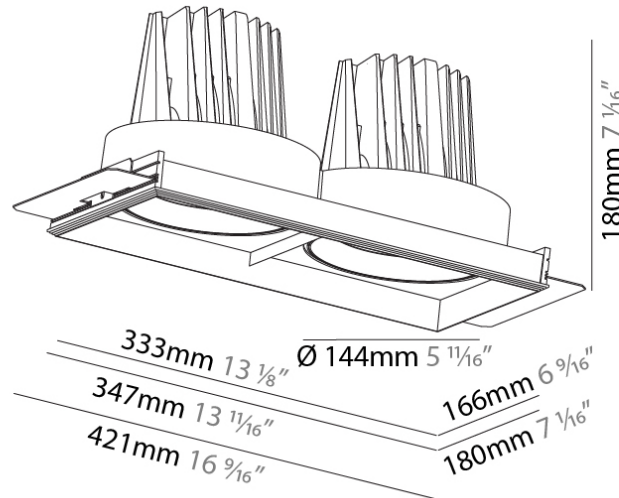

RATINGS AND CERTIFICATIONS

3382, F 416-247-9319, www.zaneen.com

Created by Zaneen for North American standards. At the end of the existing Model #. For assistance on 'custom' specifications, contact zteam@zaneen.com. In a constant effort to supply the best product, we reserve the right to change specifications or materials without notice. The most recent specification sheets are found at zaneen.com

IP rating: IP20