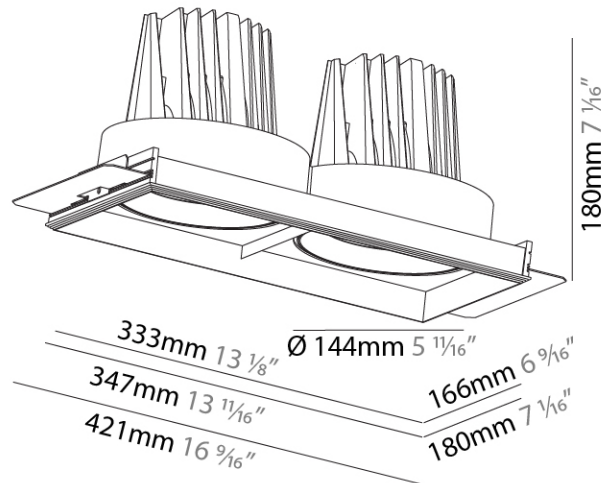

ELECTRICAL

Lamp Type: LED (Zhaga Standard)
Input Wattage (W): 46.3
Total Output Wattage (W): 42
Dimming: Tri-Mode (Non-Dimming and Phase Dimming (120Vac only) and 0-10V Dimming)
Driver Included: Yes
Driver Location: Recessed Housing
Driver Type: Constant Current - Universal
Driver Class: Class 2
Housing: See components
Input Voltage (V): 120 - 277
Constant Current (MA): 700

LED

Number of LEDs: 2
Color Temperature (°K): 2700 / 3000 / 3500 / 4000
Max. Delivered Lumen (lm): 2870 / 2980 / 3136 / 3200
Nominal Lumen (lm): 3330lm
CRI: >90 CRI
Lamp Life (hrs): 50000
Upon Request: Special Color Temperature RGB-W Tunable White Special LED

OPTICAL

Reflector²: 8
Adjustability: Rotational 355°; Tilt 30°
Upon Request: Special Beam Angles

RATINGS AND CERTIFICATIONS

Available for international specifications by adding "INT" at the end of the existing Model #. For assistance on 'custom' specifications, contact zteam@zaneen.com. In a constant effort to supply the best product, we reserve the right to change specifications or materials without notice. The most recent specification sheets are found at zaneen.com

IP rating: IP44