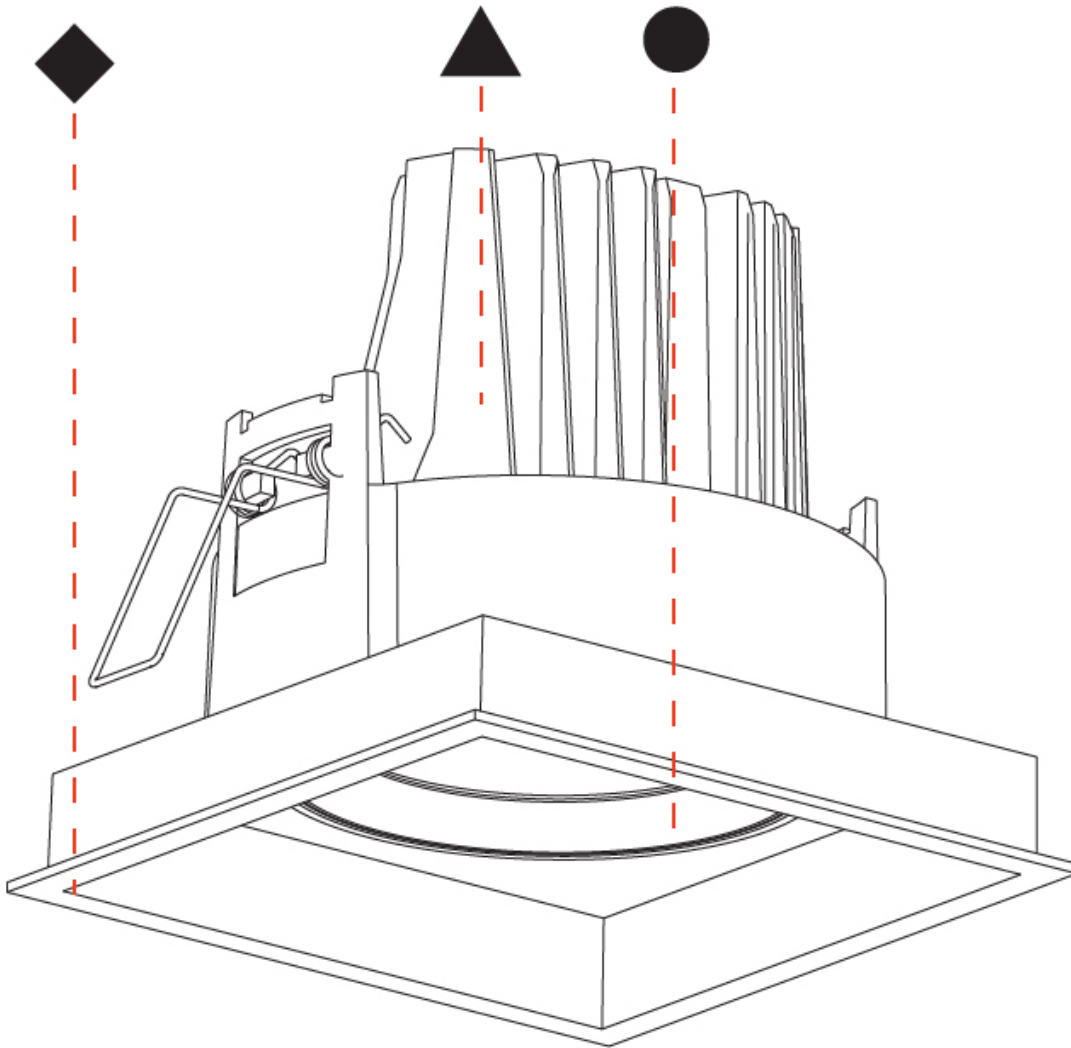

MECHANIQ SQUARE COMFORT SINGLE RECESSED

A35079-

PROJECT

TYPE

SPECIFIER

QUANTITY

DATE