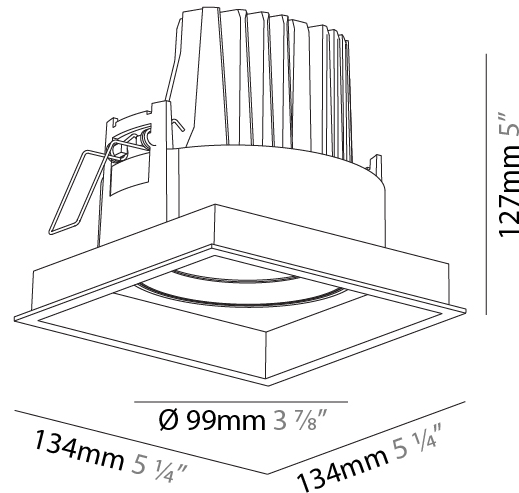

PHYSICAL

Shape: Square
Length (mm): 134
Length (in): 5 ¼
Width (mm): 134
Width (in): 5 ¼
Height (mm): 127
Height (in): 5
Ceiling Thickness (mm): 10 / 12.5 / 15
Ceiling Thickness (in): 3/8 or 1/2 or 9/16
Min. Recessing Depth (mm): 160
Min. Recessing Depth (in): 6 5/16
Light Distribution: Adjustable / Downlight
Weight (kg): 0.8
Weight (lbs): 1.76
Fixture Finish: SSR / BKV / CWI / CRY / HAB / UFT / ITA / RUA / FTG / MYG / LOD / PUS / FRO / FUP / KIA / POP / BLS / SPG / MEY / GOH / GUM / CHC / COM / ABZ / JAG / OBR / MOS / ROR
Fixture Material: Aluminum Die Cast
Cut-out Measurements: 125mm / 4 5/16" x 125mm / 4 5/16"

ELECTRICAL

Lamp Type: LED (Zhaga Standard)
Total Output Wattage (W): 26.4
Dimming: Tri-Mode (Non-Dimming and Phase Dimming (120Vac only) and 0-10V Dimming)
Driver Included: No
Driver Location: Recessed Housing
Driver Type: Constant Current - Universal
Housing: See components
Input Voltage (V): 120 - 277
Constant Current (MA): 700

LED

Number of LEDs: 1
Color Temperature (°K): 2700 / 3000 / 3500 / 4000
Max. Delivered Lumen (lm): 2960 / 3030 / 3185 / 3250
CRI: >90 CRI
Lamp Life (hrs): 50000

OPTICAL

Reflector°: 18 / 26 / 40
Adjustability: Rotational 355°; Tilt 30°

RATINGS AND CERTIFICATIONS

Certified By: Certified for North American Standards
IP rating: IP20