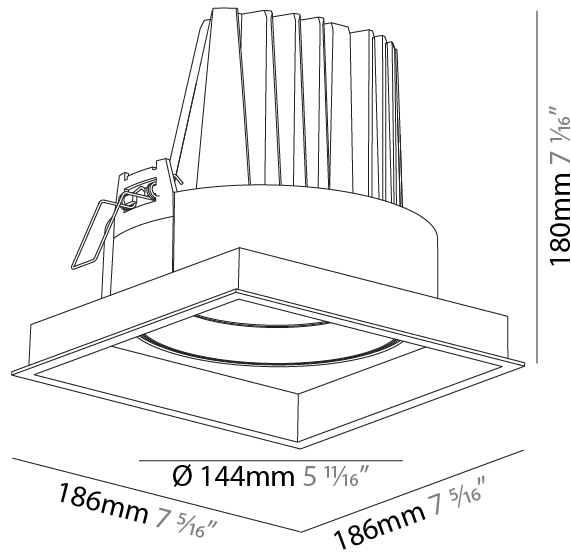

GENERAL

Series: Mechaniq Square Comfort
Subseries: Mechaniq Square Comfort Single
Brand: Prolight
Division: Architectural
Mounting Type: Recessed
Mounting Location: Ceiling
Subcategory: Downlight

PHYSICAL

Diameter (mm): 144
Diameter (in): 5 11/16
Length (mm): 186
Length (in): 7 5/16
Height (mm): 180
Height (in): 7 1/16
Min. Recessing Depth (mm): 260
Min. Recessing Depth (in): 10 1/4
Light Distribution: Downlight
Weight (kg): 1.88
Weight (lbs): 4.14
[Fixture Finish: SSR / BKV / CWI / CRY / HAB / UFT / ITA / RUA / FTG / MYG / LOD / PUS / FRO / FUP / KIA / POP / BLS / SPG / MEY / GOH / GUM / CHC / COM / ABZ / JAG / OBR / MOS / ROR](#)
Fixture Material: Aluminum Die Cast
Cut-out Measurements: 175.00mm / 175.00mm

ELECTRICAL

Lamp Type: LED (Zhaga Standard)
Input Wattage (W): 46.2
Total Output Wattage (W): 42
[Dimming: Tri-Mode (Non-Dimming and Phase Dimming (120Vac only) and 0-10V Dimming)](#)
Driver Included: Yes
Driver Location: External
Driver Type: Constant Current - Universal
Driver Class: Class 2
Input Voltage (V): 120 - 277
Constant Current (MA): 1050

LED

Number of LEDs: 1
[Color Temperature (°K): 2700 / 3000 / 3500 / 4000](#)
Max. Delivered Lumen (lm): 3694.3(12°)/3431.9(24°)/3401.6(40°)
Nominal Lumen (lm): 4240
CRI: >90 CRI
Lamp Life (hrs): 50000

OPTICAL

[Reflector°: 12 / 24 / 40 / 58](#)
Adjustability: Rotational 355°; Tilt 30°

RATINGS AND CERTIFICATIONS

Certified By: Certified for North American Standards
IP rating: IP44