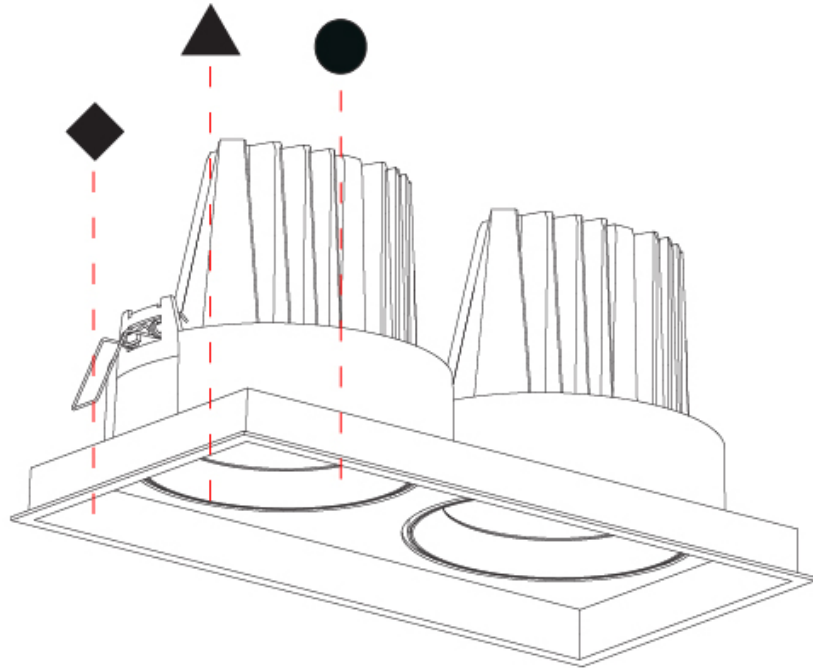

MECHANIQ SQUARE COMFORT DOUBLE RECESSED

A35097-

For Color / Finish Chart & Symbology see Appendix or product page downloadable area.

Color Temperature	27K	30K	35K	40K	°K
	2700K	3000K	3500K	4000K	

ORDER-EXAMPLE: °K ◆ ▲ ●
L3XXXX- 30K 02 02 02
300K Black Black Black