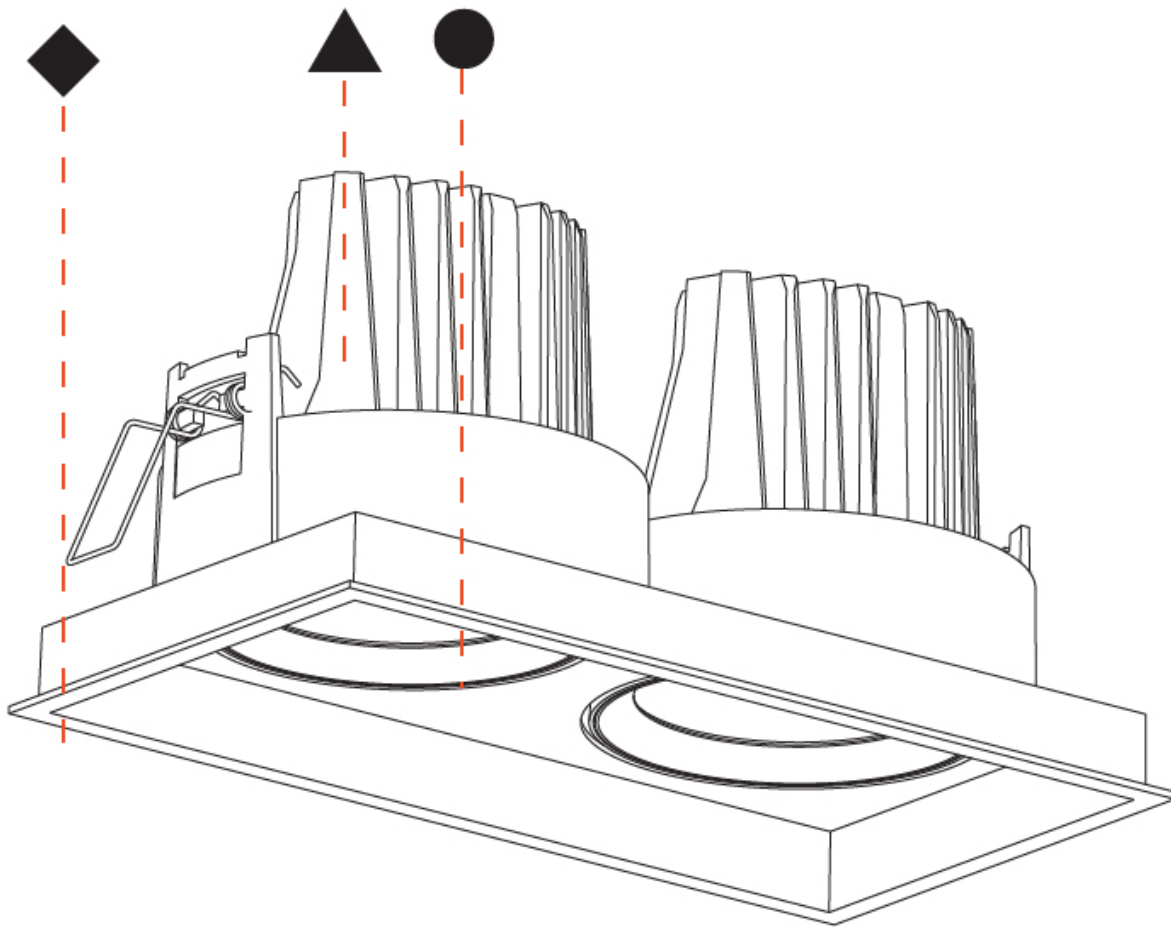

MECHANIQ SQUARE COMFORT DOUBLE RECESSED

A35091-

PROJECT	_____
TYPE	_____
SPECIFIER	_____
QUANTITY	_____
DATE	_____