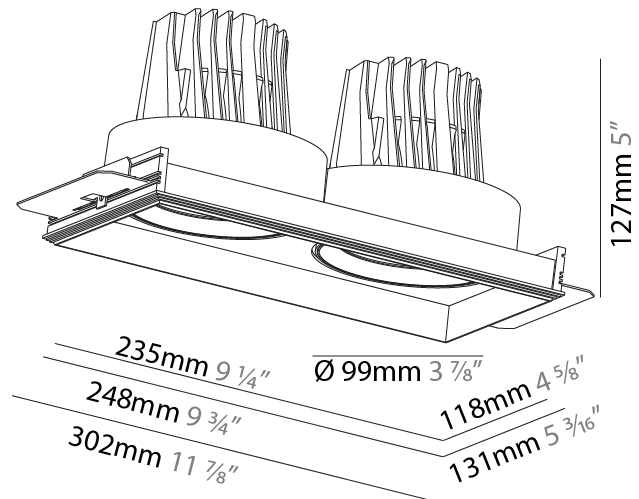

RATINGS AND CERTIFICATIONS

Zaneen Group Inc. © 2024, T 1800-388-3382, F 416-247-9319, www.zaneen.com
Certified By: Certified for North American Standards
Available for international specifications by adding "INT" at the end of the existing Model #. For assistance on 'custom' specifications, contact zteam@zaneen.com.
IP Rating: IP44
If a conflict occurs to supply the best product, we reserve the right to change specifications or materials without notice. The most recent specification sheets are found at zaneen.com