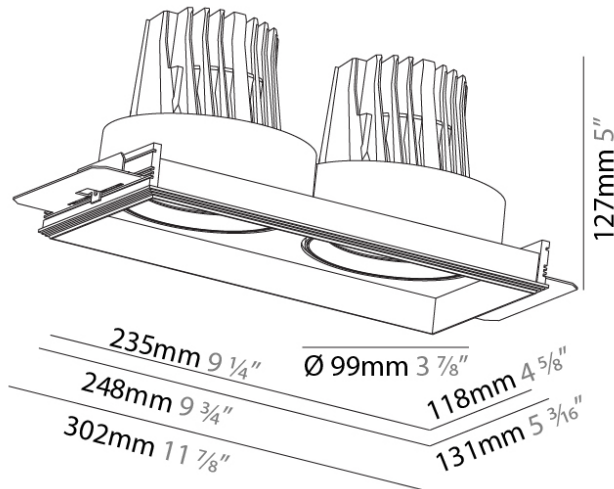

PHYSICAL

Shape: Square
 Length (mm): 180
 Length (in): 7 1/16
 Width (mm): 180
 Width (in): 7 1/16
 Height (mm): 180
 Height (in): 7 1/16
 Ceiling Thickness (mm): 10 / 12 / 15 / 25
 Ceiling Thickness (in): 3/8 or 1/2 or 9/16 or 1
 Min. Recessing Depth (mm): 200
 Min. Recessing Depth (in): 7 7/8
 Light Distribution: Adjustable / Downlight
 Weight (kg): 2.114
 Weight (lbs): 4.65
 Fixture Finish: SSR / BKV / CWI / CRY / HAB / UFT / ITA / RUA / FTG / MYG / LOD / PUS / FRO / FUP / KIA / POP / BLS / SPG / MEY / GOH / GUM / CHC / COM / ABZ / JAG / OBR / MOS / ROR
 Fixture Material: Aluminum Die Cast
 Cut-out Measurements: 185mm / 7 5/16" x 185mm / 7 5/16"
 Upon Request: Unique Ceiling Thickness

PHYSICAL

Shape: Rectangle
 Diameter (mm): 99
 Diameter (in): 3 7/8
 Length (mm): 249
 Length (in): 9 13/16
 Width (mm): 131
 Width (in): 5 3/16
 Height (mm): 127
 Height (in): 5
 Ceiling Thickness (mm): 10 / 12.5 / 15 / 25
 Ceiling Thickness (in): 3/8 or 1/2 or 9/16 or 1
 Min. Recessing Depth (mm): 140
 Min. Recessing Depth (in): 5 1/2
 Light Distribution: Downlight
 Weight (kg): 1.637
 Weight (lbs): 3.61
 Fixture Finish: SSR / BKV / CWI / CRY / HAB / UFT / ITA / RUA / FTG / MYG / LOD / PUS / FRO / FUP / KIA / POP / BLS / SPG / MEY / GOH / GUM / CHC / COM / ABZ / JAG / OBR / MOS / ROR
 Fixture Material: Aluminum Die Cast
 Cut-out Measurements: 252mm / 9 15/16" - 135mm / 5 5/16"
 Upon Request: Unique Ceiling Thickness

OPTICAL

Reflector: 18 / 26 / 40
 Adjustability: Rotational 355°; Tilt 30°
 Upon Request: Special Beam Angles

RATINGS AND CERTIFICATIONS

Available for international specifications by adding 'INT' at the end of the existing Model #. For assistance on 'custom' specifications, contact zteam@zaneen.com. In a constant effort to supply the best product, we reserve the right to change specifications or materials without notice. The most recent specification sheets are found at zaneen.com
 IP rating: IP44