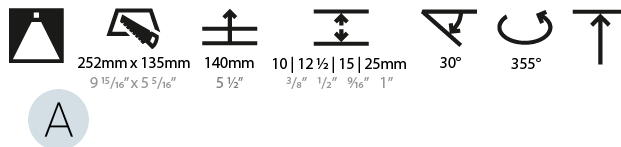

RATINGS AND CERTIFICATIONS

Zaneen Group Inc. © 2024, T 1800-388-3382, F 416-247-9319, www.zaneen.com
Certified By: Certified for North American Standards
Available for international specifications by adding "INT" at the end of the existing Model #. For assistance on 'custom' specifications, contact zteam@zaneen.com.
IP Rating: IP44
If a conflict occurs to supply the best product, we reserve the right to change specifications or materials without notice. The most recent specification sheets are found at zaneen.com